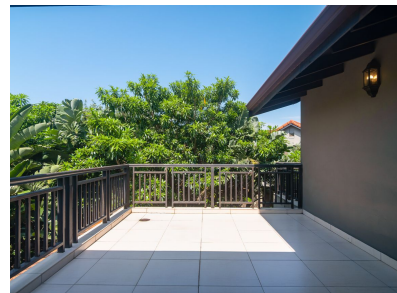

**HOME
IS OUR
STORY**

TO LET R35,000 p.m.

57 YELLOWWOOD DRIVE, ZIMBALI ESTATE

Seeff

youtu.be/zCIAP1MUEZO

www.seeff.com: RLS975875

SPACIOUS LOCK UP AND GO TOWNHOUSE WITH FOREST SURROUNDS

 3  3  2

Designed for those who seek a secure, lock-up-and-go lifestyle, this double-story townhouse embraces its natural surroundings, offering both comfort and practicality. The ground floor boasts an open-plan layout, where the kitchen, lounge, and dining areas effortlessly flow into one another, and extend to the covered patio, complete with a built-in braai, making it an ideal spot for entertaining while enjoying the outdoors. Striking double-volume windows bathe the interior in natural light, illuminating the stairwell to the bedrooms.