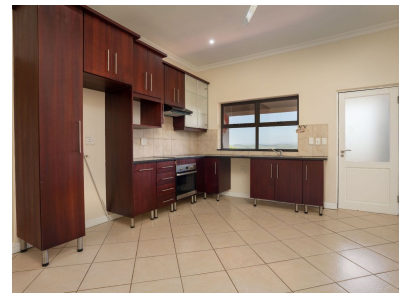

BRIGHT AND IMMACULATELY PRESENTED TOP FLOOR APARTMENT

2   2   2

****SOLE & EXCLUSIVE MANDATE TO SEEFF ZIMBALI****

Bright and Beautiful Top Floor Apartment with sensational patio and lush green surrounds. The well-appointed, crisp and clean interiors, large bedrooms with high ceilings and generous built-in cupboards will amaze and delight you. The position ensures the property is bathed in sunlight and enjoys incredible sunset views on the one side and lush green views on the other. The oversized 46 sqm tandem garage is neatly tiled and provides ample storage space.

Mel Naidoo

074 788 5665

mellini.naidoo@seeff.com

Scan here
to view
full listing

Floor Size 146m²
Furnished No

Study No
Staff Accom No

Pool Yes
Pets Allowed No