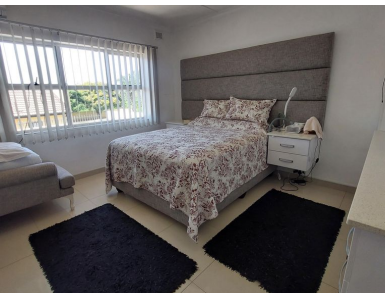

HOME IS OUR STORY

FOR SALE R2,100,000

35 MOHAMED MAYAT DRIVE, WATSONIA

Seeff

SOLE MANDATE

youtube.com/c/seeffzimbali/

www.seeff.com: RLS977021

A SECURE SINGLE LEVEL HOME PERFECT FOR A FOREVER HOME

3 bedrooms, 2 bathrooms, 1 house icon

*** SOLE AND EXCLUSIVE MANDATE ***

Perched elegantly above road level, this freestanding single-level home exudes sophistication and modern charm. No expense has been spared in its meticulous renovation, boasting exquisite fixtures and top-tier finishes throughout. The sleek porcelain floors seamlessly enhance the spacious interior, creating a contemporary and luxurious ambiance. The sunken lounge offers a stylish yet cozy retreat, perfect for relaxation or entertaining guests.