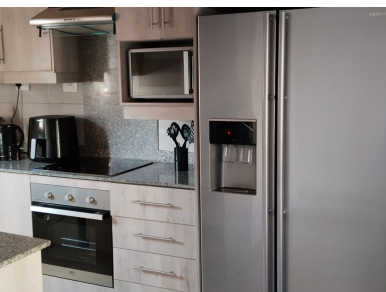

[youtu.be/m3ootcT1YDg](https://youtu.be/m3ootcT1YDg)

[www.seeff.com: RLS960187](http://www.seeff.com: RLS960187)

**SINGLE LEVEL HOME AT A PRIME LOCATION IN TONGAAT**

2    2    0

Nestled in this neighbourhood in Belvedere, this charming property boasts a single-level home with an impeccably manicured yard, offering ample space for gardening enthusiasts and those with aspirations of expanding their living quarters. Originally designed as a 3-bedroom layout, the property has been strategically converted into a 2-bedroom configuration, maximizing room space and ensuring a more spacious living environment. Throughout the property, gleaming tiles adorn the floors enhancing the sense of modernity.