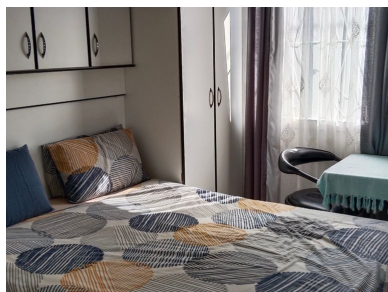

[youtu.be/m3ootcT1YDg](https://youtu.be/m3ootcT1YDg)

[www.seeff.com: RLS960187](http://www.seeff.com: RLS960187)

**SINGLE LEVEL HOME AT A PRIME LOCATION IN TONGAAT**

2    2    0

Nestled in this neighbourhood in Belvedere, this charming property boasts a single-level home with an impeccably manicured yard, offering ample space for gardening enthusiasts and those with aspirations of expanding their living quarters. Originally designed as a 3-bedroom layout, the property has been strategically converted into a 2-bedroom configuration, maximizing room space and ensuring a more spacious living environment. Throughout the property, gleaming tiles adorn the floors enhancing the sense of modernity.