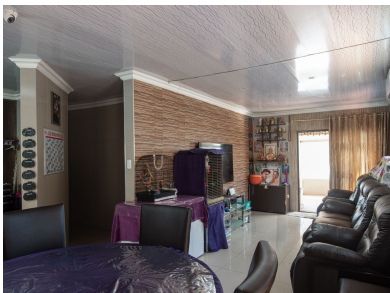

SECURE AND ABOVE ROAD LEVEL HOME ON A SINGLE LEVEL IN BELVEDERE

4 bedrooms, 3 bathrooms, 0 garages

Discover this spacious 4-bedroom residence nestled in the tranquil neighborhood of Belvedere, Tongaat, perfect for families seeking modern comfort. The home features a generous main bedroom with an ensuite bathroom, complemented by two additional bathrooms to ensure convenience for everyone. An inviting open-plan layout integrates the lounge, kitchen, and dining area, creating an ideal entertaining and everyday living space.

Dieven Govender

074 325 0167

dieven.govender@seeff.com

Scan here to view full listing

Land Size 440m²
Floor Size 144m²

Staff Accommodation No
Study No
Pets Allowed Yes

Rates R838.00
Estate Levy -