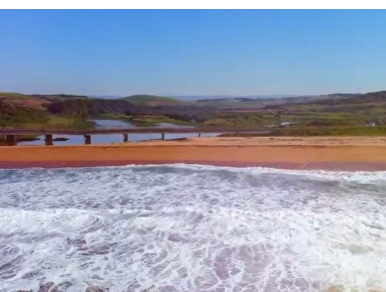

**HOME
IS OUR
STORY**

FOR SALE R2,300,000

530 ZIMBALI LAKES DRIVE, ZIMBALI LAKES RESORT

Seeff

SOLE MANDATE

youtu.be/HYF1gho04Ls

www.seeff.com: RLS948844

NEW BUILD OPPORTUNITY OFFERING STUNNING SEA AND FAIRWAY VIEWS

****SOLE & EXCLUSIVE MANDATE TO SEEFF ZIMBALI****

Scoop up this 1347-square-meter lot in the first phase of Zimbali Lakes Resort, where bulk services are already in place, and take advantage of the chance to design and construct your own signature residence. This fantastic property has great views of a golf course and a slightly distant sea vista, and it is well located near the estate's clubhouse and other recreational amenities.