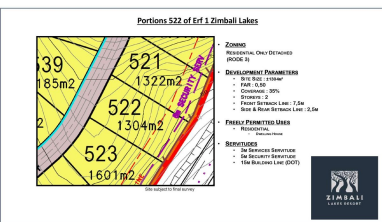

**HOME
IS OUR
STORY**

FOR SALE R2,600,000

PTN 522 ZIMBALI LAKES, ZIMBALI LAKES RESORT

Seeff

youtu.be/njhL2MdKAR0

www.seeff.com: RLS914755

EXCEPTIONAL VACANT LAND IN ZIMBALI LAKES RESORT

Seize the opportunity to design and build your own luxury home in the prestigious Zimbali Lakes Resort, by securing this 1313sqm site, located in the first phase of the development, where all bulk services are already in place. This superb site is conveniently positioned within close proximity to the clubhouse and other recreational amenities in the estate.

Siya Mkhwanazi

063 858 6242

siya.mkhwanazi@seeff.com

Scan here
to view
full listing

Land Size 1,313m²

Rates R1,237.50

Estate Levy -