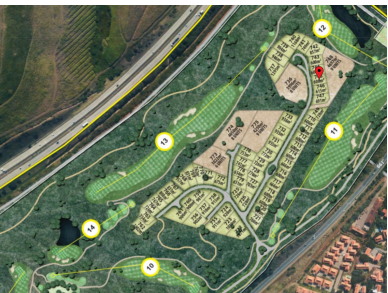

DESIGN AND BUILD YOUR ULTIMATE HOME AND ENJOY RESORT STYLE LIVING

Experience the magnificent sunrise and sunset views from this vacant site which falls within Phase 2 of the Zimbali Lakes Resort development, with all bulk services already in place. Conceptualise and build your dream home on this property, which offers distant sea views and is conveniently positioned within proximity to the clubhouse and other recreational amenities in the estate.

Siya Mkhwanazi

063 858 6242

siya.mkhwanazi@seeff.com

Scan here
to view
full listing

Land Size 600m²

Rates R2,700.00

Estate Levy R3,500.00