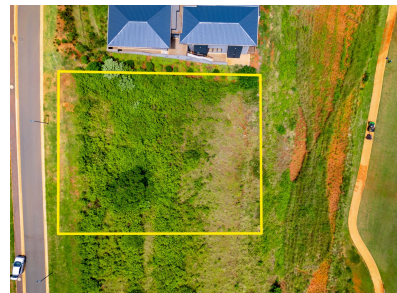

**HOME  
IS OUR  
STORY**

**FOR SALE R2,995,000**

**ERF 556 ZIMBALI LAKES DRIVE, ZIMBALI LAKES  
RESORT**

**Seeff**

**SOLE MANDATE**

[youtu.be/CHR-sYNhVUw](https://youtu.be/CHR-sYNhVUw)

[www.seeff.com: RLS977808](http://www.seeff.com: RLS977808)

## **PRIME VACANT LAND IN ZIMBALI LAKES WITH GOLF FAIRWAY VIEWS**

**\*SOLE & EXCLUSIVE MANDATE\*** Set in the upcoming Zimbali Lakes Resort, this exceptional east-facing site offers a rare blend of tranquillity, privacy, and breathtaking views. Perfectly positioned within a cul-de-sac, the stand overlooks the lush golf fairway, ensuring an exclusive and serene setting. Beyond the picturesque golf course, the elevated vantage point captures magnificent sunset views, making this the ideal canvas for your dream home.

**Siya Mkhwanazi**

**063 858 6242**

[siya.mkhwanazi@seeff.com](mailto:siya.mkhwanazi@seeff.com)

**Scan here  
to view  
full listing**

**Land Size** 1,002m<sup>2</sup>

**Rates** R2,696.73

**Estate Levy** R3,200.00