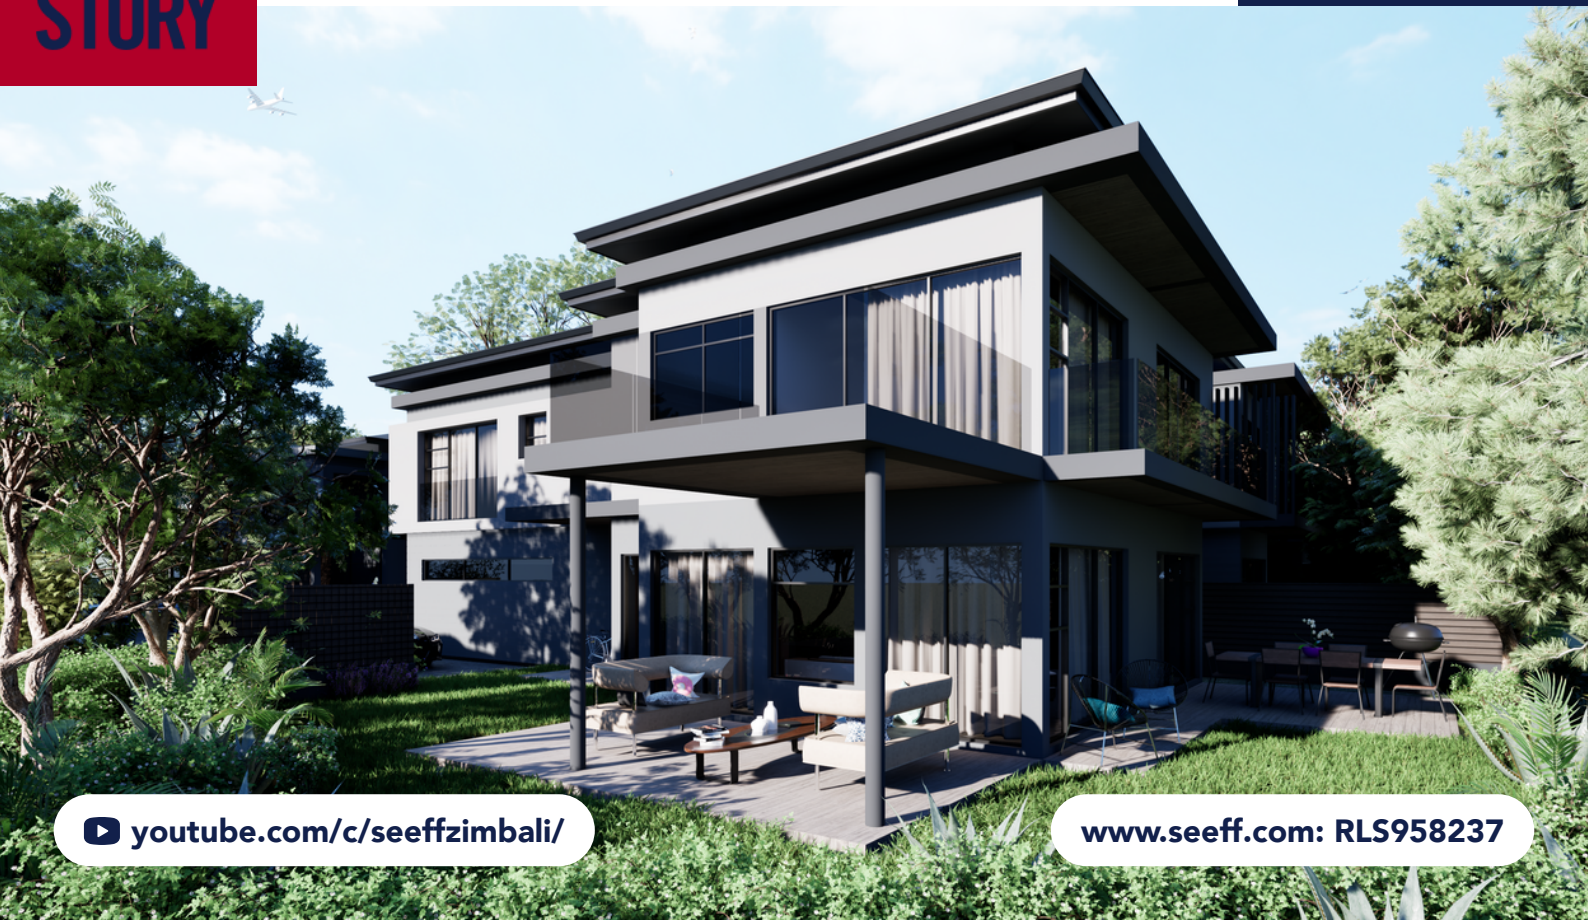

HOME  
IS OUR  
STORY

**FOR SALE R6,798,514**

ERF 648 ZIMBALI LAKES DRIVE, UNIT 2 BVLGARI  
RESIDENCE, ZIMBALI LAKES RESORT

Seeff

[youtube.com/c/seeffzimbali/](https://www.youtube.com/c/seeffzimbali/)

[www.seeff.com: RLS958237](http://www.seeff.com: RLS958237)

## NEW MODERN TOWN HOUSE DEVELOPMENT IN ZIMBALI LAKES

 4  4  2

\*PRICE INCLUDES VAT - NO TRANSFER DUTY\* Welcome to the epitome of luxury living at BVLGARI RESIDENCE within the prestigious Zimbali Lakes estate. This exquisite 4-bedroom townhouse offers a harmonious blend of sophistication, comfort, and unparalleled views, promising a lifestyle of opulence and refinement. Nestled within this exclusive complex, the townhouse exudes elegance from the moment you step through the door. With a double garage providing secure parking, convenience meets style effortlessly. Step inside to discover a haven of modernity and comfort.

**Land Size** 5,065m<sup>2</sup>  
**Floor Size** 261m<sup>2</sup>

**Rates** R1,852.00  
**Estate Levy** -  
**Sectional Title Levy** R1,507.00

**Pool** No  
**Pets Allowed** Yes

**Siya Mkhwanazi**

**063 858 6242**