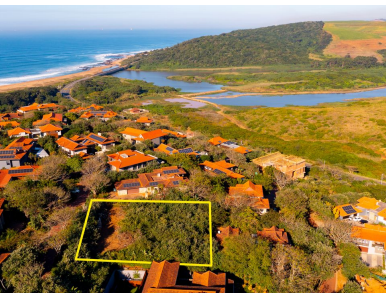

**HOME
IS OUR
STORY**

FOR SALE R5,500,000

6 TINDERWOOD LANE, ZIMBALI ESTATE

Seeff

youtu.be/SsRf_8wl-XU

www.seeff.com: RLS937855

A RARE OPPORTUNITY TO BUILD YOUR DREAM HOME IN ZIMBALI ESTATE

This level piece of land, nestled in a quiet cul-de-sac, presents a unique opportunity to build an architectural masterpiece within Zimbali Estate. With approved plans already in place, you have the assurance that the design meets with high standards of the Estate and incorporates the latest modern architectural trends. This allows you to envision the final result, which is a contemporary and luxurious living experience for you and your family. Overall, this property offers you the chance to bring your dream home to life in Zimbali Estate, a prestigious world-class location that delivers a sublime lifestyle.

Prakashan Naidoo

082 372 7942

prakashan.naidoo@seeff.com

**Scan here
to view
full listing**

Land Size 1,127m²

Rates R3,815.95

Estate Levy R4,950.33