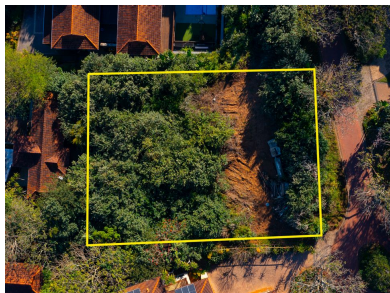

**HOME
IS OUR
STORY**

FOR SALE R5,500,000

6 TINDERWOOD LANE, ZIMBALI ESTATE

Seeff

youtu.be/SsRf_8wl-XU

www.seeff.com: RLS937855

A RARE OPPORTUNITY TO BUILD YOUR DREAM HOME IN ZIMBALI ESTATE

This level piece of land, nestled in a quiet cul-de-sac, presents a unique opportunity to build an architectural masterpiece within Zimbali Estate. With approved plans already in place, you have the assurance that the design meets with high standards of the Estate and incorporates the latest modern architectural trends. This allows you to envision the final result, which is a contemporary and luxurious living experience for you and your family. Overall, this property offers you the chance to bring your dream home to life in Zimbali Estate, a prestigious world-class location that delivers a sublime lifestyle.

Prakashan Naidoo

082 372 7942

prakashan.naidoo@seeff.com

**Scan here
to view
full listing**

Land Size 1,127m²

Rates R3,815.95

Estate Levy R4,950.33