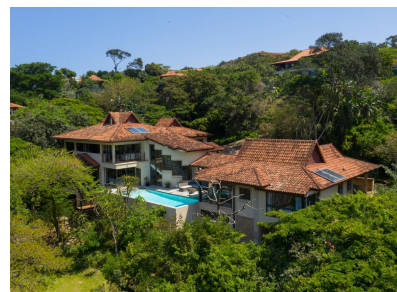

HOME
IS OUR
STORY

FOR SALE R15,750,000

4 LAKEWOOD, ZIMBALI ESTATE

Seeff

youtu.be/n0i8ahNAvKA

www.seeff.com: 4406493

SUPERB AND UNIQUE LAKESIDE SETTING WITH ABSOLUTE PRIVACY

 5  5  3

****VAT AT 15% PAYABLE ON PRICE - NO TRANSFER DUTY PAYABLE****

This superb Lakeside setting is unique in Zimbali with direct access to the crystal clear water of this amazing freshwater lake feed by natural springs on the Zimbali Estate. Home to breeding fish eagles who soar above and exceptional wildlife in this natural haven. The over-sized 2,603 sqm site with wide water frontage ensures unmatched privacy and the amazing opportunity to further expand and develop the already ample accommodation.