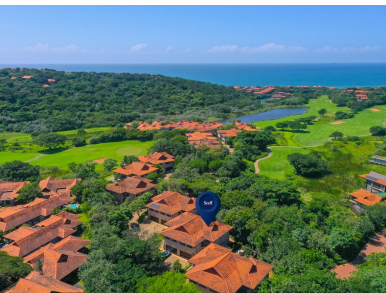

HOME
IS OUR
STORY

FOR SALE R5,600,000

105 YELLOW WOOD DRIVE, UNIT 3 BALUWATU,
ZIMBALI ESTATE

Seeff

youtu.be/uK71LzOcoYc

www.seeff.com: RLS918435

IMMACULATE TOWNHOUSE AND IDEAL INCOME GENERATING OPPORTUNITY

 4  4  2

The tranquil locality and spacious design of this townhouse make it an easy choice as a family home or investment property for access to the highly lucrative holiday rental market. The open-plan living areas lead out through sliding doors to a large, covered patio, immediately extending your living and entertainment space. The kitchen is modern and includes a breakfast counter which serves as a hub for this trendy home. A separate scullery accesses an enclosed courtyard. All four bedrooms are en-suite and have direct balcony access. The property has an inverter and backup batteries.