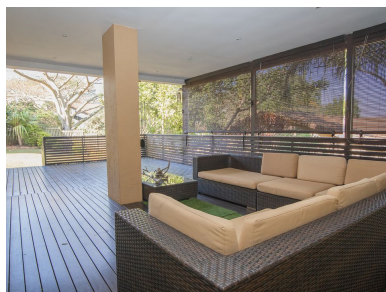

STUNNING FAMILY HOME IN SEAWARD ESTATE'S SAN MILANO COMPLEX

3   2.5   2

Welcome to this charming 3-bedroom home nestled in the sought-after Seaward Estate. This beautiful property offers a perfect blend of modern amenities and serene living, making it an ideal haven for families and professionals alike. The home boasts an open plan dining and lounge area, seamlessly integrating with the kitchen, which features granite countertops, a gas stove, and a convenient scullery. The lounge area opens onto a covered wooden deck and patio, leading directly to a private backyard, perfect for relaxing or hosting outdoor gatherings.

Yeshlin Gounden

083 229 4309

yeshlin.gounden@seeff.com

Scan here
to view
full listing

Land Size 2,433m²
Floor Size 245m²

Rates R1,793.00
Estate Levy R1,980.00
Sectional Title Levy R1,551.00

Pool No
Pets Allowed Yes