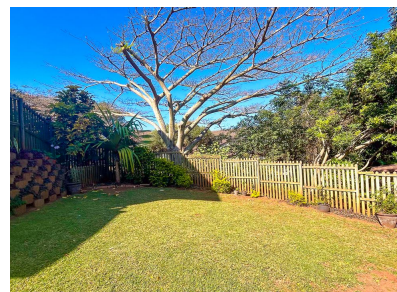

STUNNING FAMILY HOME IN SEAWARD ESTATE'S SAN MILANO COMPLEX

3   2.5   2

Welcome to this charming 3-bedroom home nestled in the sought-after Seaward Estate. This beautiful property offers a perfect blend of modern amenities and serene living, making it an ideal haven for families and professionals alike. The home boasts an open plan dining and lounge area, seamlessly integrating with the kitchen, which features granite countertops, a gas stove, and a convenient scullery. The lounge area opens onto a covered wooden deck and patio, leading directly to a private backyard, perfect for relaxing or hosting outdoor gatherings.

Yeshlin Gounden

083 229 4309

yeshlin.gounden@seeff.com

Scan here
to view
full listing

Land Size 2,433m²
Floor Size 245m²

Rates R1,793.00
Estate Levy R1,980.00
Sectional Title Levy R1,551.00

Pool No
Pets Allowed Yes