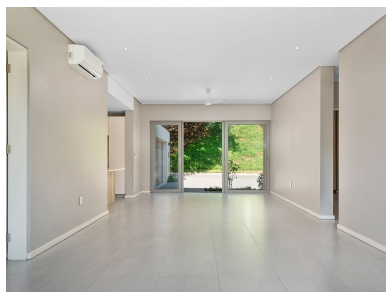

LUXURY LIVING AT FIG TREE VILLAS, LAZULI COASTAL ESTATE

3 3 1

Nestled within the prestigious Lazuli Coastal Estate, this exceptional villa offers a perfect blend of luxury and comfort. Boasting three spacious bedrooms, two of which feature en-suite bathrooms, the home provides a serene and private retreat. The well-appointed kitchen, complete with a separate scullery, offers both style and practicality for modern living. The open-plan living and dining areas seamlessly transition into a cozy lounge, creating an inviting space for both relaxation and entertaining.

Andreas Wassenaar

082 837 9094

andreasw@seeff.com

Scan here
to view
full listing

Land Size 48,020m²
Floor Size 256m²

Rates R2,747.48
Estate Levy R2,931.20
Sectional Title Levy R2,176.00

Pool Yes
Pets Allowed Yes