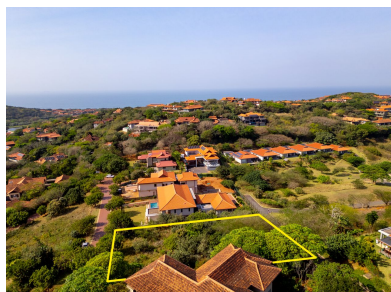

**HOME
IS OUR
STORY**

FOR SALE R1,850,000

ERF 597 FISH EAGLE DRIVE, HILLTOP PRIVATE ESTATE

Seeff

SOLE MANDATE

youtu.be/38QU5FX8kY8

www.seeff.com: RLS967332

VACANT LAND - AN OPPORTUNITY TO BUILD YOUR IDEAL DREAM HOME

Exclusive Sole Mandate Erf 597 on Fish Eagle Drive presents a unique opportunity for discerning buyers looking to create their dream home in one of the region's most sought-after suburbs. This vacant land, strategically positioned between two elegant, established homes, offers both a sense of exclusivity and the security of being part of a well-managed estate. Situated in a tranquil part of Fish Eagle Drive, this site boasts stunning views of the lush greenery and rolling hills that define the landscape.

Mel Naidoo

074 788 5665

mellini.naidoo@seeff.com

Scan here
to view
full listing

Land Size 1,531m²

Rates R2,428.33

Estate Levy R2,216.53