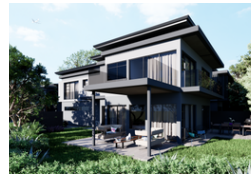

FEATURED

Web Ref NDS94

Bvlgari Residences

Townhouse (1)
From R7,881,138
Size from 289m² to 289m²

BVLGRI RESIDENCES - ELVATE YOUR LIFESTYLE WITH MODERN CONTEMPORARY DESIGN

****PRICES INCLUDE VAT - NO TRANSFER DUTY PAYABLE****

Discover a new standard of living with Bvlgari Residences, an exclusive, contemporary off-plan residential development comprising only 12 luxury homes, within Zimbali Lakes Resort. Innovative design meets unparalleled comfort as this project lends sleek architecture with modern amenities, creating a seamless harmony between style and functionality. The double-story architectural designs offer open-plan layouts that create a spacious and airy atmosphere, enhanced by high-quality finishes and abundant natural light. Each home has a private garden.

Embrace the future of living in a...

Features

- ✓ 18 Hole Golf Course
- ✓ Beach Club
- ✓ Open Plan Design
- ✓ Air Conditioning
- ✓ Balau Decking
- ✓ Water Club
- ✓ State Of The Art Security
- ✓ Tiled Floors
- ✓ Built-In Cupboards
- ✓ Glass Balustrading