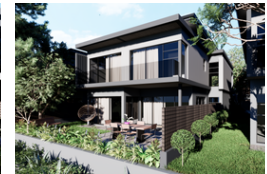

FEATURED

Web Ref NDS94

Bvlgari Residences

Townhouse (1)
From R7,881,138
Size from 289m² to 289m²

BVLGRI RESIDENCES - ELVATE YOUR LIFESTYLE WITH MODERN CONTEMPORARY DESIGN

****PRICES INCLUDE VAT - NO TRANSFER DUTY PAYABLE****

Discover a new standard of living with Bvlgari Residences, an exclusive, contemporary off-plan residential development comprising only 12 luxury homes, within Zimbali Lakes Resort. Innovative design meets unparalleled comfort as this project lends sleek architecture with modern amenities, creating a seamless harmony between style and functionality. The double-story architectural designs offer open-plan layouts that create a spacious and airy atmosphere, enhanced by high-quality finishes and abundant natural light. Each home has a private garden.

Embrace the future of living in a...

Features

- ✓ 18 Hole Golf Course
- ✓ Beach Club
- ✓ Open Plan Design
- ✓ Air Conditioning
- ✓ Balau Decking
- ✓ Water Club
- ✓ State Of The Art Security
- ✓ Tiled Floors
- ✓ Built-In Cupboards
- ✓ Glass Balustrading