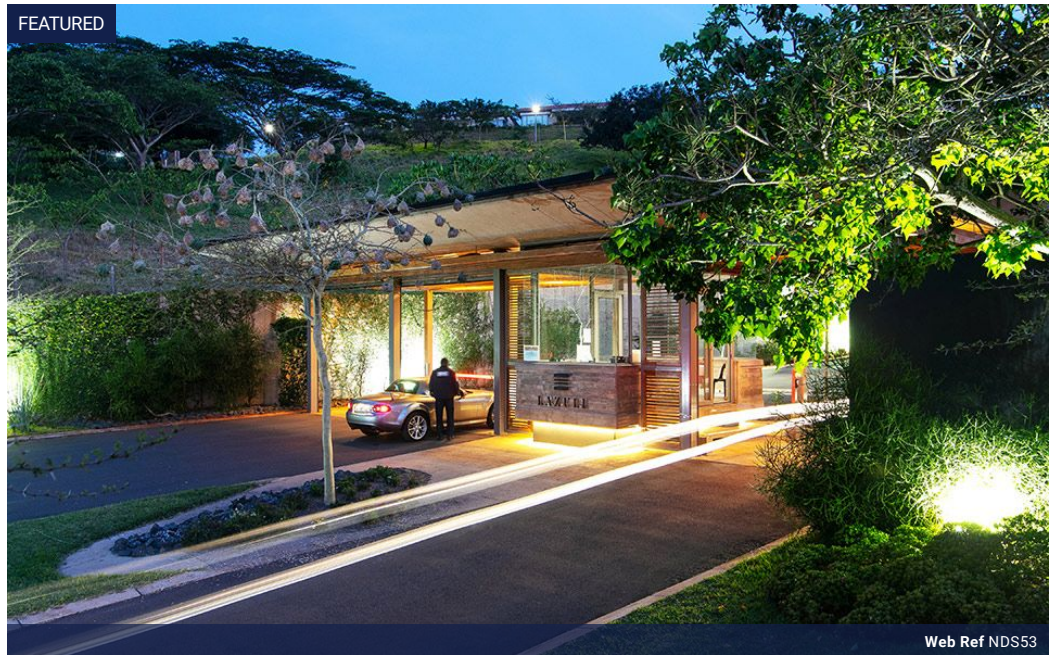

FEATURED

Web Ref NDS53

Lazuli Estates

Villas (23)
From R4,495,000
Size from 174m² to 314m²

LIVE THE GOOD LIFE AT LAZULI COASTAL ESTATE

Lazuli is an established coastal estate that offers generous living, state-of-the-art security and an embracing sense of community, with wide-open green and indigenous space. Set in an ideal location only moments from central Ballito, Lazuli Coastal Estate lets you enjoy life at your pace. Lazuli Coastal Estate has an expanse of open and indigenous space to explore, set on one Africa's truly special coasts, with forests, beaches, lagoons and wild wonder to the north & south.

FIG TREE VILLAS:

This development overlooks park lands planted with indigenous Natal fig trees and comprises eleven freestanding single-level villas. These...

Features

- ✓ Single Level Living
- ✓ Designer Finishes
- ✓ Fibre To Homes
- ✓ High Level Security