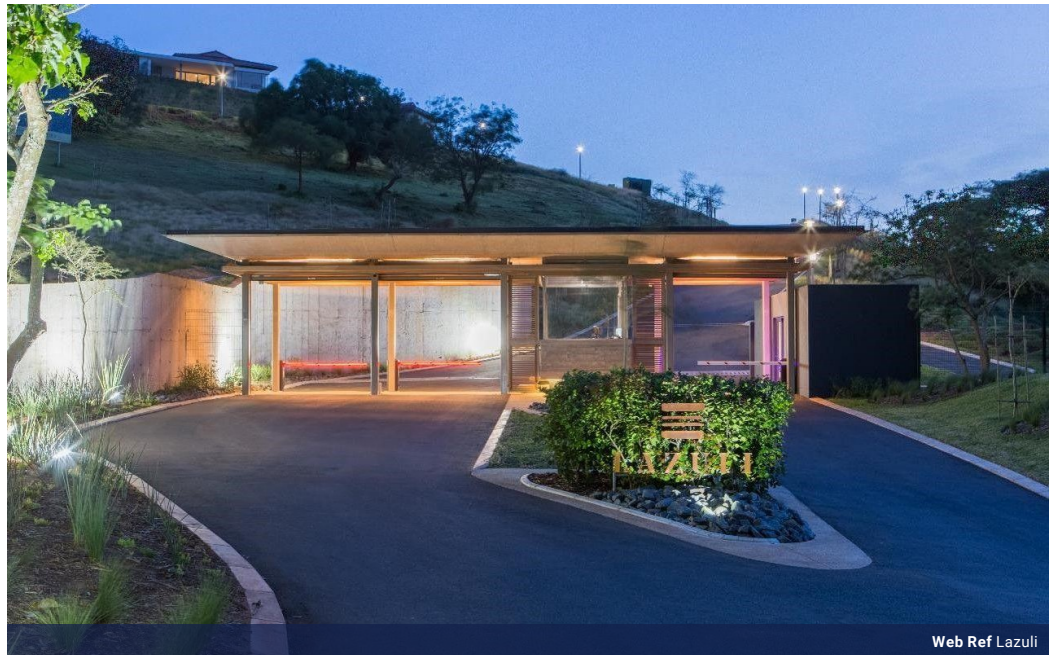

Web Ref Lazuli

Lazuli Lifestyle & Retirement Estate

A Beautiful Space in the Perfect Place

Located in Port Zimbali on the KwaZulu-Natal North Coast, Lazuli lies adjacent to the Zimbali Coastal Resort is one of the most sought after residential regions of South Africa.

The nearby town of Ballito is now home to a number of popular shopping centres, picturesque golf courses and private hospitals. King Shaka International Airport is only ten minutes away. The area is renowned for its secure coastal living, relaxed ambience and pristine beaches.

Lazuli is the epitome of refined and sophisticated living. The clubhouse provides a magnificent view of the Indian Ocean and is a place for residents and their guests to enjoy a...

Features

- ✓ Panoramic Sea and North Facing Views
- ✓ Open Plan / Single Level Living
- ✓ Pet-Friendly
- ✓ Assisted Living - Health and Wellness Centre
- ✓ Storage Facilities
- ✓ Elegant Finishes
- ✓ 24-Hour Security
- ✓ Private Resident's Clubhouse and Gym
- ✓ On-site Staff Accommodation